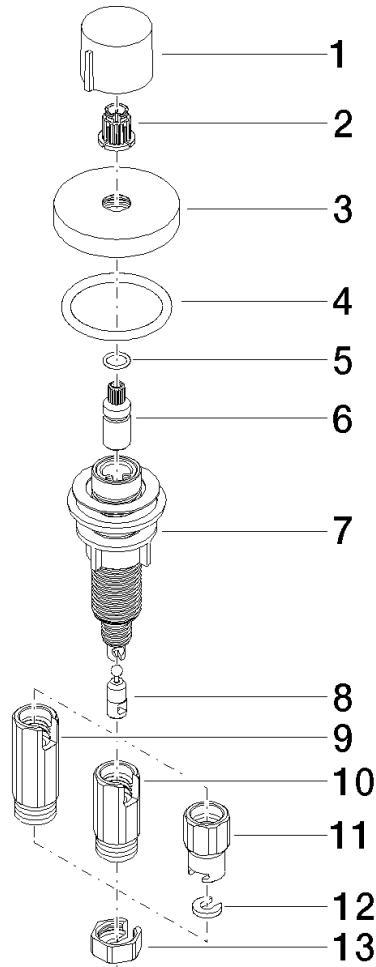

Strainer waste with control handle - Chrome

ELIO

10 710 970

- control for single basin
- including adapter for Bowden cable

Fits ELIO, ENO, MEM, META SQUARE, SYNC, TARA and TARA ULTRA

Fits: ELIO, MEM, TARA, TARA ULTRA, META SQUARE

	Chrome	10 710 970-00
	Brushed Platinum	10 710 970-06
	Platinum	10 710 970-08
	Durabress (23kt Gold)	10 710 970-09
	Dark Chrome	10 710 970-19
	Brushed Durabress (23kt Gold)	10 710 970-28
	Matte Black	10 710 970-33
	Brushed Champagne (22kt Gold)	10 710 970-46
	Champagne (22kt Gold)	10 710 970-47
	Brushed Chrome	10 710 970-93
	Brushed Dark Platinum	10 710 970-99

10 710 970

mm [inches]

10 710 970

Parts for other finishes can be found here: Brushed Platinum

Spare parts list

No.	Item Number	Name	Quantity used	Delivery time
1	09 20 97 030-00	handle	1	10
2	90 12 12 002 00 90	fixing cap	1	2
3	09 27 87 006-00	rosette	1	10
4	90 14 10 043 00 90	seal	1	2
5	09 14 10 042 90	seal	1	2
6	09 29 06 087-00	spindle	1	10
7	04 30 01 029 00 90	adaptor	1	2
8	09 24 03 175 90	adaptor	1	2
9	09 11 10 073-07	connection	1	30
10	09 11 10 074-07	connection	1	30
11	09 11 10 079-07	connection	1	30
12	09 30 11 087 90	disc	1	2
13	09 23 30 024-07	nut	1	30